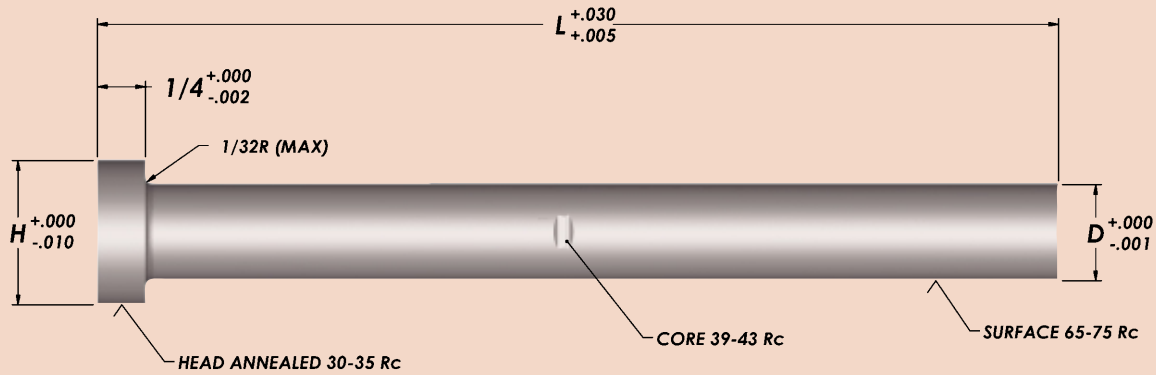

## Nitrided Inch

Material • AISI: H13  
• 1.2344

### D = 1/2"

L	3-9/16	4-1/16	4-9/16	5-1/16	5-9/16	6-1/16	6-9/16
H	3/4	3/4	3/4	3/4	3/4	3/4	3/4
Catalog Number	RP5356	RP5406	RP5456	RP5506	RP5556	RP5606	RP5656

### D = 5/8"

L	4-1/16	4-9/16	5-1/16	5-9/16	6-1/16	6-9/16	7-1/16	7-9/16	8-1/16
H	7/8	7/8	7/8	7/8	7/8	7/8	7/8	7/8	7/8
Catalog Number	RP6406	RP6456	RP6506	RP6556	RP6606	RP6656	RP6706	RP6756	RP6806

### D = 3/4"

L	4-15/16	5-7/16	5-15/16	6-7/16	6-15/16	7-7/16	7-15/16	8-7/16	8-15/16	9-7/16
H	1"	1"	1"	1"	1"	1"	1"	1"	1"	1"
Catalog Number	RP7493	RP7543	RP7593	RP7643	RP7693	RP7743	RP7793	RP7843	RP7893	RP7943