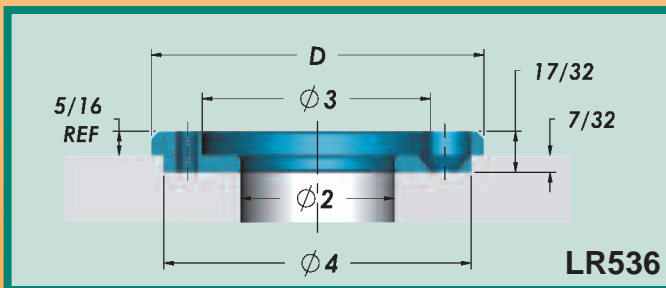

Locating Rings

Catalog Number	D	Description
LR500	2.615	
LR501	3.990	Standard Series
LR501LN	3.990	LN Series
LR502	4.990	
LR503	2.000	
LR504	3.990	Clamp Type
LR505LN	5.990	LN Series
LR511	2.990	
LR520	3.990	Extension Nozzle Type
LR521	3.990	Standard Series - Extra Lead In
LR522	3.990	Extension Nozzle Type - Extra Lead In
LR524	3.990	Clamp Type - Extra Lead In
LR535	3.541	
LR536	4.331	Top Ring
LR537	4.331	Bottom Ring