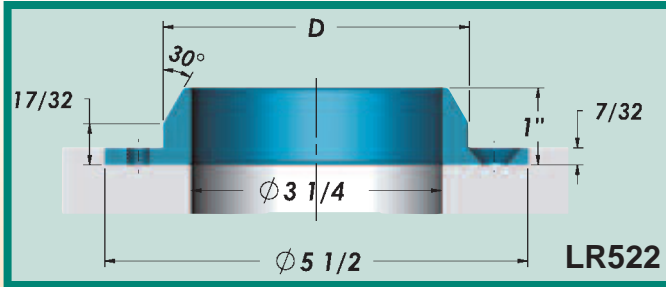

Locating Rings

Catalog Number	D	Description
LR500	2.615	
LR501	3.990	Standard Series
LR501LN	3.990	LN Series
LR502	4.990	
LR503	2.000	
LR504	3.990	Clamp Type
LR505LN	5.990	LN Series
LR511	2.990	
LR520	3.990	Extension Nozzle Type
LR521	3.990	Standard Series - Extra Lead In
LR522	3.990	Extension Nozzle Type - Extra Lead In
LR524	3.990	Clamp Type - Extra Lead In
LR535	3.541	
LR536	4.331	Top Ring
LR537	4.331	Bottom Ring