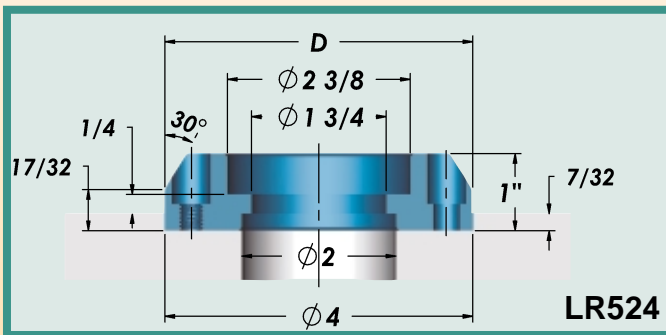

Locating Rings

Catalog Number	D	Description
LR500	2.615	
LR501	3.990	Standard Series
LR501LN	3.990	LN Series
LR502	4.990	
LR503	2.000	
LR504	3.990	Clamp Type
LR505LN	5.990	LN Series
LR511	2.990	
LR520	3.990	Extension Nozzle Type
LR521	3.990	Standard Series - Extra Lead In
LR522	3.990	Extension Nozzle Type - Extra Lead In
LR524	3.990	Clamp Type - Extra Lead In
LR535	3.541	
LR536	4.331	Top Ring
LR537	4.331	Bottom Ring