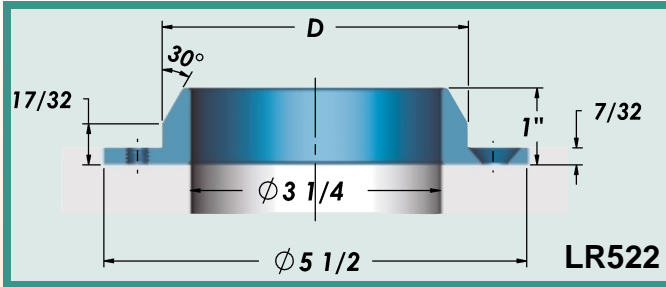

Locating Rings

Catalog Number	D	Description
LR500	2.615	
LR501	3.990	Standard Series
LR501LN	3.990	LN Series
LR502	4.990	
LR503	2.000	
LR504	3.990	Clamp Type
LR505LN	5.990	LN Series
LR511	2.990	
LR520	3.990	Extension Nozzle Type
LR521	3.990	Standard Series - Extra Lead In
LR522	3.990	Extension Nozzle Type - Extra Lead In
LR524	3.990	Clamp Type - Extra Lead In
LR535	3.541	
LR536	4.331	Top Ring
LR537	4.331	Bottom Ring