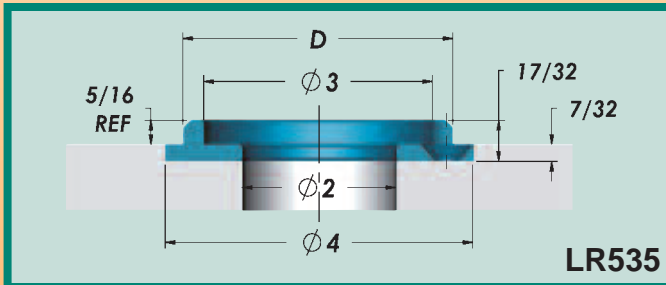

Locating Rings

Catalog Number	D	Description
LR500	2.615	
LR501	3.990	Standard Series
LR501LN	3.990	LN Series
LR502	4.990	
LR503	2.000	
LR504	3.990	Clamp Type
LR505LN	5.990	LN Series
LR511	2.990	
LR520	3.990	Extension Nozzle Type
LR521	3.990	Standard Series - Extra Lead In
LR522	3.990	Extension Nozzle Type - Extra Lead In
LR524	3.990	Clamp Type - Extra Lead In
LR535	3.541	
LR536	4.331	Top Ring
LR537	4.331	Bottom Ring