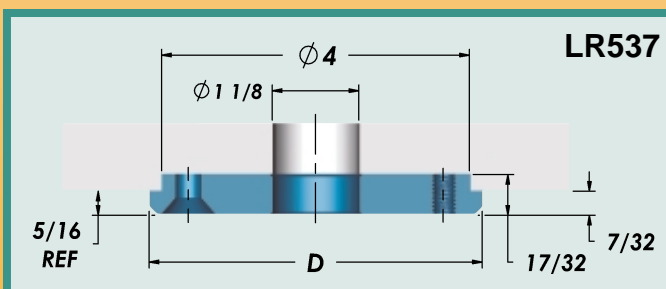

Locating Rings

Catalog Number	D	Description
LR500	2.615	
LR501	3.990	Standard Series
LR501LN	3.990	LN Series
LR502	4.990	
LR503	2.000	
LR504	3.990	Clamp Type
LR505LN	5.990	LN Series
LR511	2.990	
LR520	3.990	Extension Nozzle Type
LR521	3.990	Standard Series - Extra Lead In
LR522	3.990	Extension Nozzle Type - Extra Lead In
LR524	3.990	Clamp Type - Extra Lead In
LR535	3.541	
LR536	4.331	Top Ring
LR537	4.331	Bottom Ring