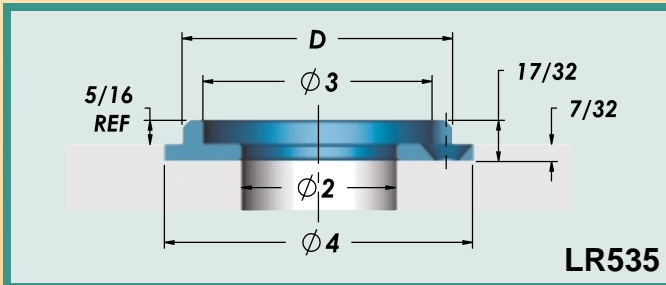

Locating Rings

Catalog Number	D	Description
LR500	2.615	
LR501	3.990	Standard Series
LR501LN	3.990	LN Series
LR502	4.990	
LR503	2.000	
LR504	3.990	Clamp Type
LR505LN	5.990	LN Series
LR511	2.990	
LR520	3.990	Extension Nozzle Type
LR521	3.990	Standard Series - Extra Lead In
LR522	3.990	Extension Nozzle Type - Extra Lead In
LR524	3.990	Clamp Type - Extra Lead In
LR535	3.541	
LR536	4.331	Top Ring
LR537	4.331	Bottom Ring