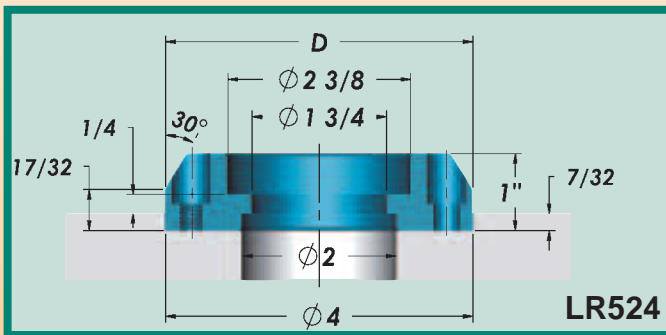

Locating Rings

Catalog Number	D	Description
LR500	2.615	
LR501	3.990	Standard Series
LR501LN	3.990	LN Series
LR502	4.990	
LR503	2.000	
LR504	3.990	Clamp Type
LR505LN	5.990	LN Series
LR511	2.990	
LR520	3.990	Extension Nozzle Type
LR521	3.990	Standard Series - Extra Lead In
LR522	3.990	Extension Nozzle Type - Extra Lead In
LR524	3.990	Clamp Type - Extra Lead In
LR535	3.541	
LR536	4.331	Top Ring
LR537	4.331	Bottom Ring