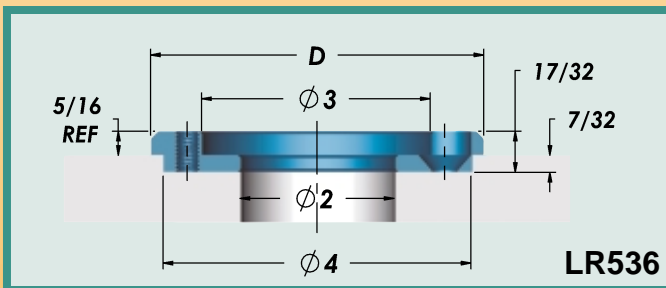

Locating Rings

Catalog Number	D	Description
LR500	2.615	
LR501	3.990	Standard Series
LR501LN	3.990	LN Series
LR502	4.990	
LR503	2.000	
LR504	3.990	Clamp Type
LR505LN	5.990	LN Series
LR511	2.990	
LR520	3.990	Extension Nozzle Type
LR521	3.990	Standard Series - Extra Lead In
LR522	3.990	Extension Nozzle Type - Extra Lead In
LR524	3.990	Clamp Type - Extra Lead In
LR535	3.541	
LR536	4.331	Top Ring
LR537	4.331	Bottom Ring