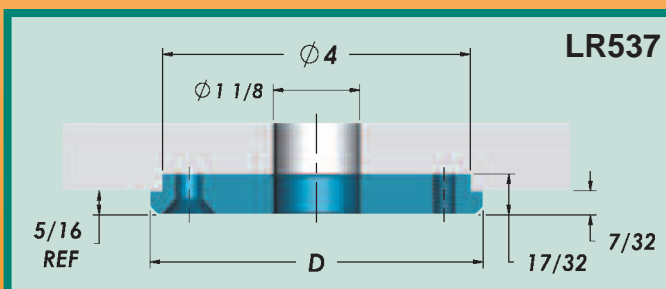

Locating Rings

Catalog Number	D	Description
LR500	2.615	
LR501	3.990	Standard Series
LR501LN	3.990	LN Series
LR502	4.990	
LR503	2.000	
LR504	3.990	Clamp Type
LR505LN	5.990	LN Series
LR511	2.990	
LR520	3.990	Extension Nozzle Type
LR521	3.990	Standard Series - Extra Lead In
LR522	3.990	Extension Nozzle Type - Extra Lead In
LR524	3.990	Clamp Type - Extra Lead In
LR535	3.541	
LR536	4.331	Top Ring
LR537	4.331	Bottom Ring